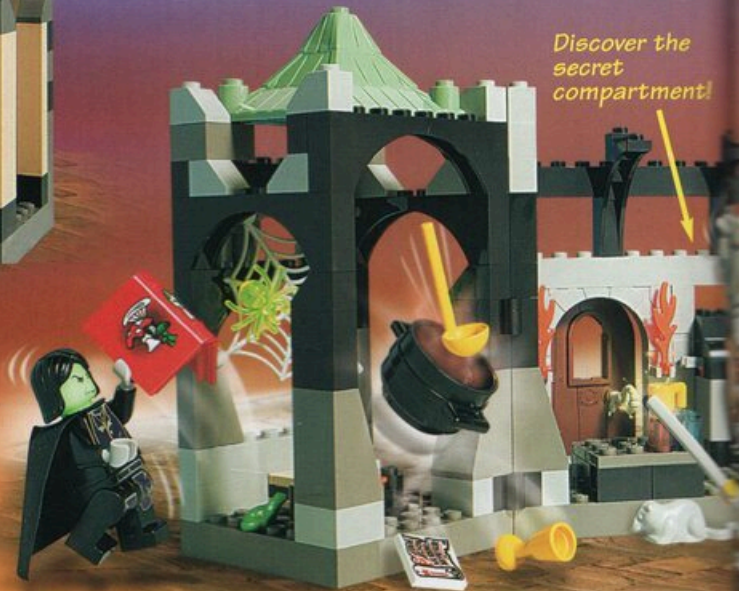

Enter a World of Wizardry

**ALL
NEW!**

Can you get past the chessman?

A. Explore the Key Room and Chess Room!

Harry Potter and Ron Weasley will need all their wits – and a flying broomstick – to catch a winged key! Includes Harry, Ron, broomstick, and more!
Ages 7-12. 175 pieces.
#4704 The Chamber of the Winged Keys \$19.99

www.LEGO.com/harrypotter

Explore the magical world of Harry Potter!

Turn the mirror to reveal the Sorcerer's Stone™!

C. #4702 The Final Challenge
Ages 6-10. 60 pieces. \$9.99

Only set that includes Professor Quirrell!

Say the secret password to get past the Fat Lady's portrait.

B. #4722 House of Gryffindor™
Ages 6-10. 73 pieces. \$9.99

Discover the secret compartment!

D. Time for Snape's class!

Professor Snape™ teaches students how to make potions. Be careful not to spill the cauldron or you might lose house points. Includes Snape, Ron, Scabbers, and a ghost.
Ages 7-10. 163 pieces.
#4705 Snape's Class \$19.99

Don't forget to buy a spellbook and a wand!

E. #4723 Diagon Alley Shops™
Ages 6-10. 80 pieces. \$9.99

Includes backdrop for two rooms!

HARRY POTTER, characters, names and related indicia are trademarks of and © Warner Bros. (s01)